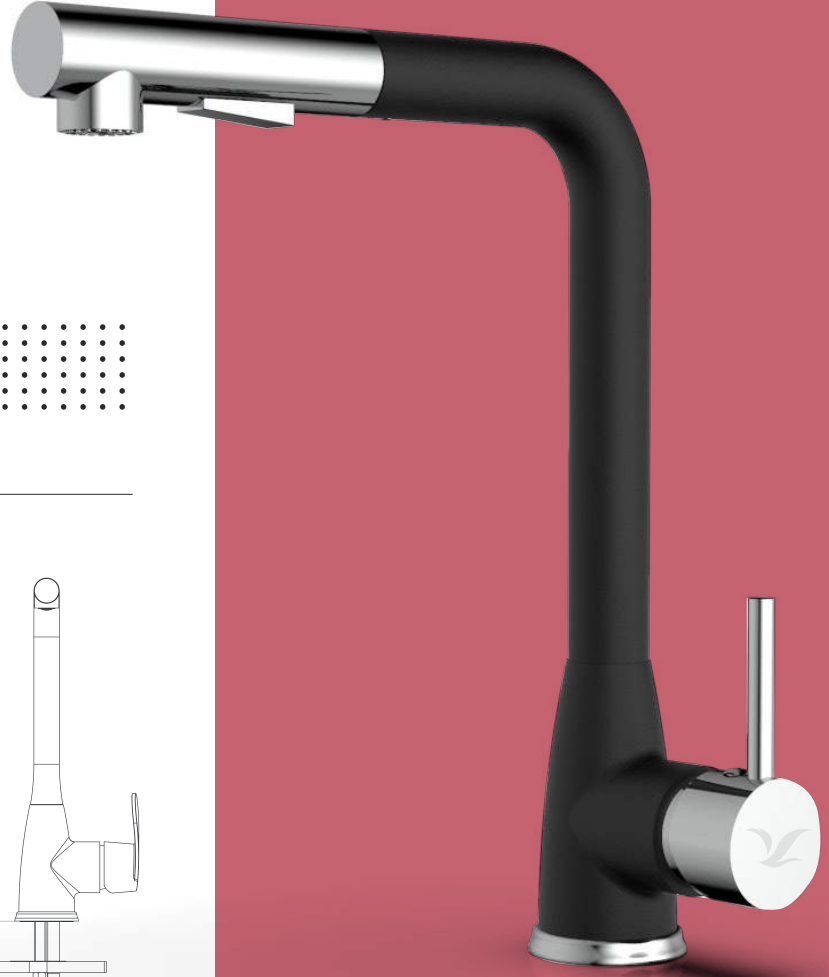

Lotus - Siyah
PULLOUT

Fiyat 212 €